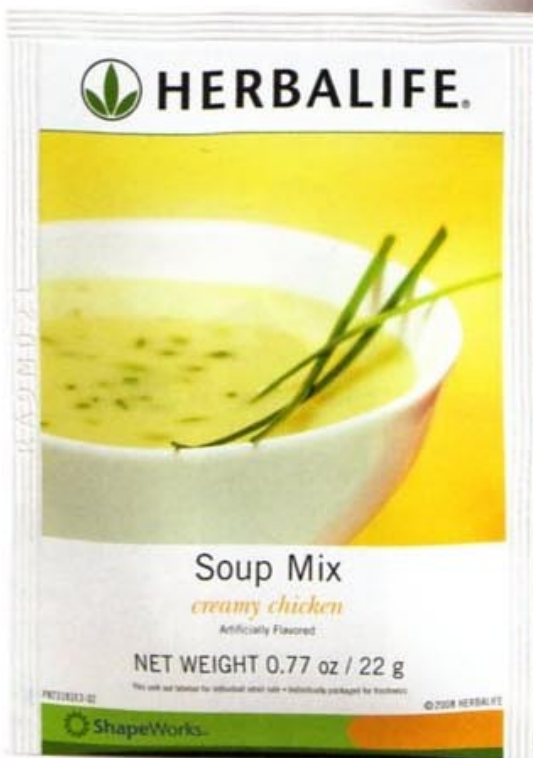

Chocolate Coconut	#0290
Chocolate Fudge	#0247
Peanut Butter	#0058

Price: \$17.80
(14 bars per box)

DID YOU KNOW?

Studies show that eating little and often will keep your metabolism going faster than will consuming larger, less frequent meals.

— Obesity Research Journal, 2006

Beverage Mix

- Boost your energy while satisfying hunger between meals.
- 15g of high-quality whey protein.
- Only 70 calories.

Peach Mango #0293
Wild Berry #0299

Price: \$11.50
(7 packets per box)

Creamy Chicken Soup Mix

- 16g of protein and just 80 calories.

#0291 **Price: \$11.50**
(7 packets per box)

95
POUNDS
LOST!

Christi V.

117
POUNDS
LOST!

Bruce H.

54
POUNDS
LOST!