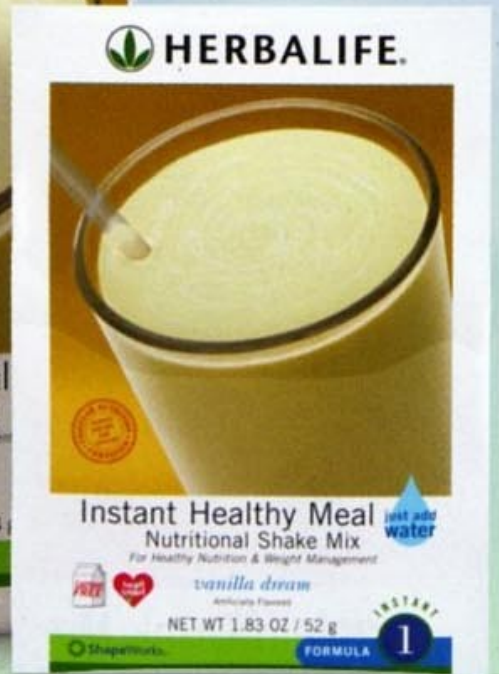

Canister

Creamy Chocolate #2794
Vanilla Dream #2795

Price: \$37.70

Packets

Creamy Chocolate #2796
Vanilla Dream #2797

Price: \$41.95
(12 packets per box)

2 Delicious Flavors!

Try 6 delicious flavors in our convenient Variety Pack!†

Formula 1 Healthy Meal Nutritional Shake Mix Packets

- All the benefits of Formula 1 in a convenient single-serving packet.

Cafe Latte	#4493
Cookies 'n Cream	#4491
Dutch Chocolate	#4489
French Vanilla	#4488
Kosher	#4494
Piña Colada	#4495
Wild Berry	#4490
Variety Pack†	#3995