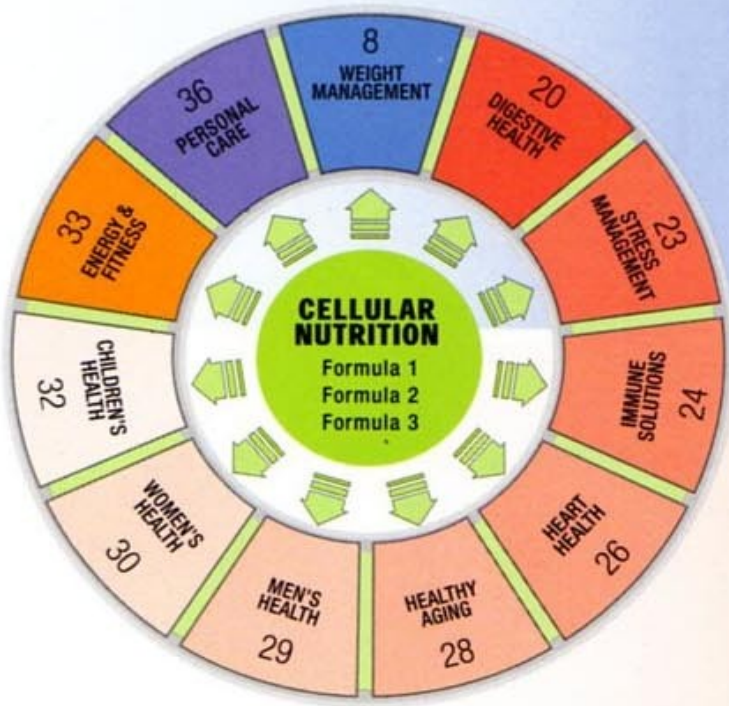

Who We Are	2
Science	4
Cellular Nutrition	5
Core Products	6-7

Weight Management	8
Programs	8-9
Formula 1 Meal Options	10
Formula 1	11
Protein	12
Enhancers	13-15
Snacks	16-17
Testimonials	18-19

Targeted Nutrition	20
Digestive Health	20-22
Stress Management	23
Immune Solutions	24-25
Heart Health	26-27
Healthy Aging	28
Men's Health	29
Women's Health	30-31
Children's Health	32

Energy & Fitness	33
Fitness	33-34
Energy	35

Personal Care	36
Skincare Concern Solutions	36-37
Skin Activator®	38-39
NouriFusion®	40-41
Radiant C®	42
Body Scrub & Crème	43
Herbal Aloe	44-45
Scents	46

Business Opportunity	47

Herbalife Cellular Nutrition Wheel – your guide to our products

Nutrition Symbols